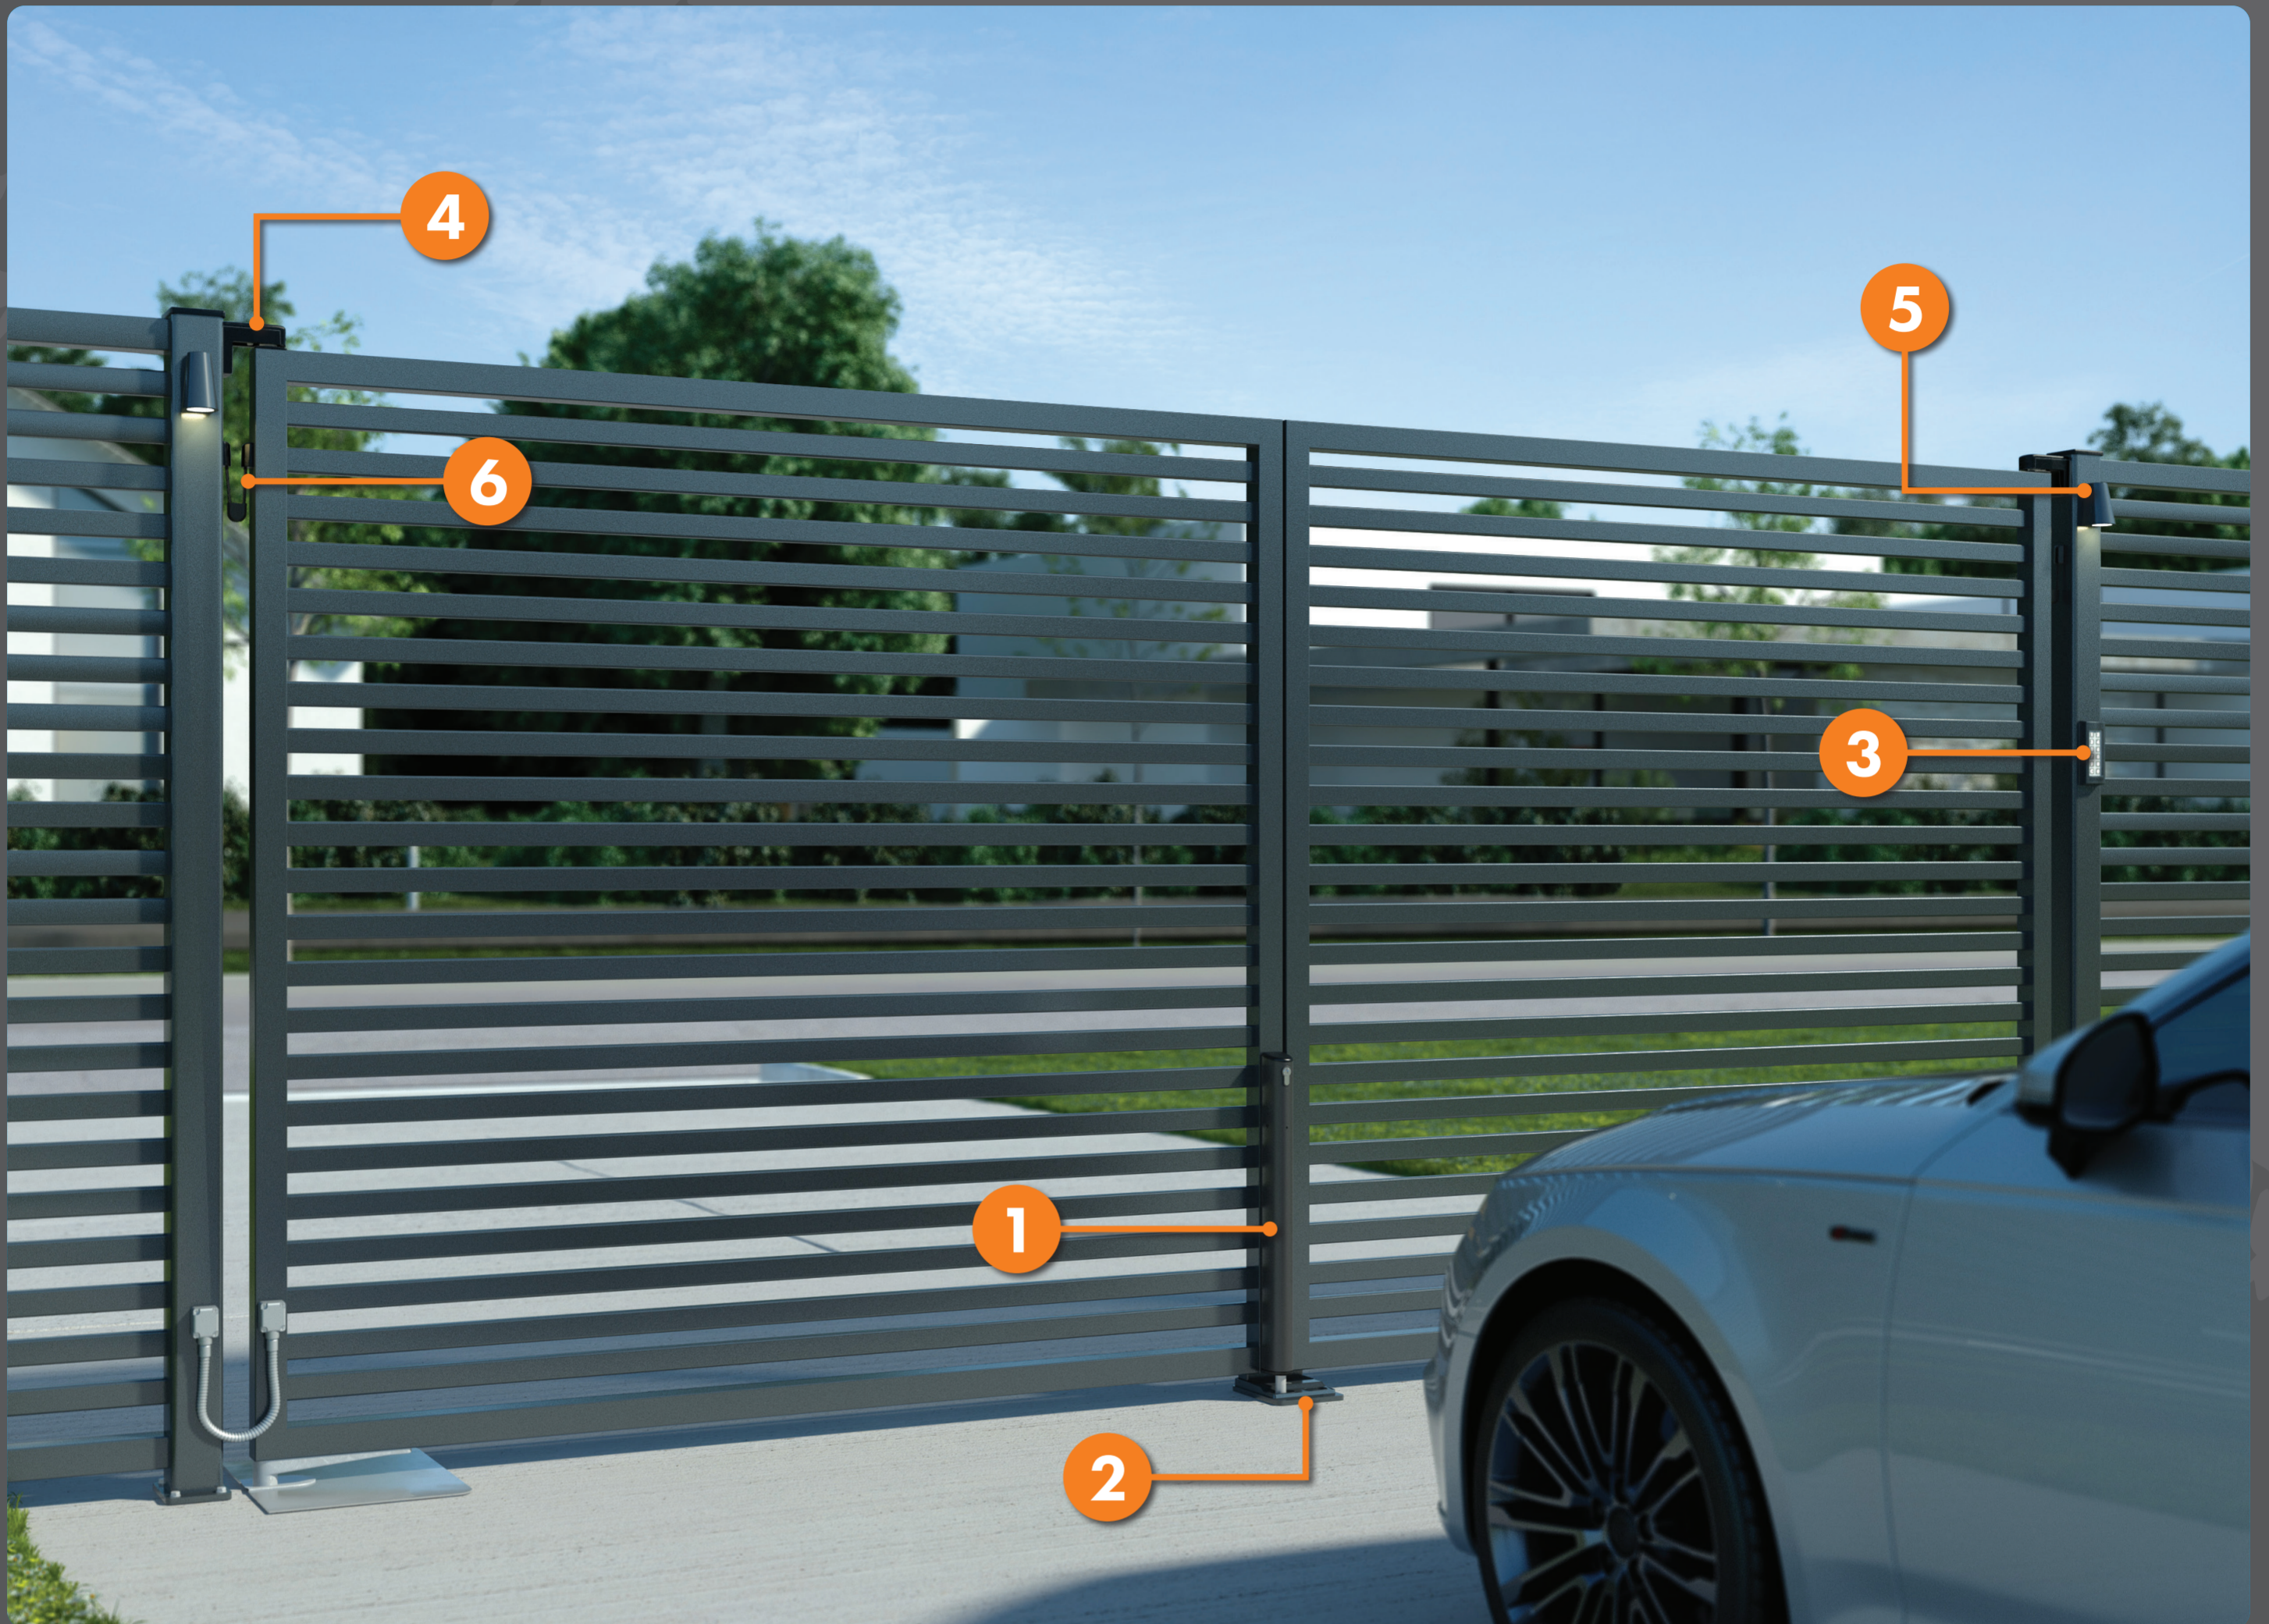

RESIDENTIAL

Stay protected & prepared

**1 ELECTRADROP
FAIL OPEN INNOVATION**
Motorized drop bolt with anti-panic battery solution

2 SABO
Bolt-on off-centered ground stop

3 SLIMSTONE-2
Strong, frost-free and watertight (IP68) keypad
with two integrated relays

4 NOSEHINGE INNOVATION
Adjustable 90° hinge exchangeable
with Interio gate closer

5 TRICONE
Design LED-lighting for fences & gates

6 B-SAFE INNOVATION
Stainless steel safety cable for gates up to 500 kg