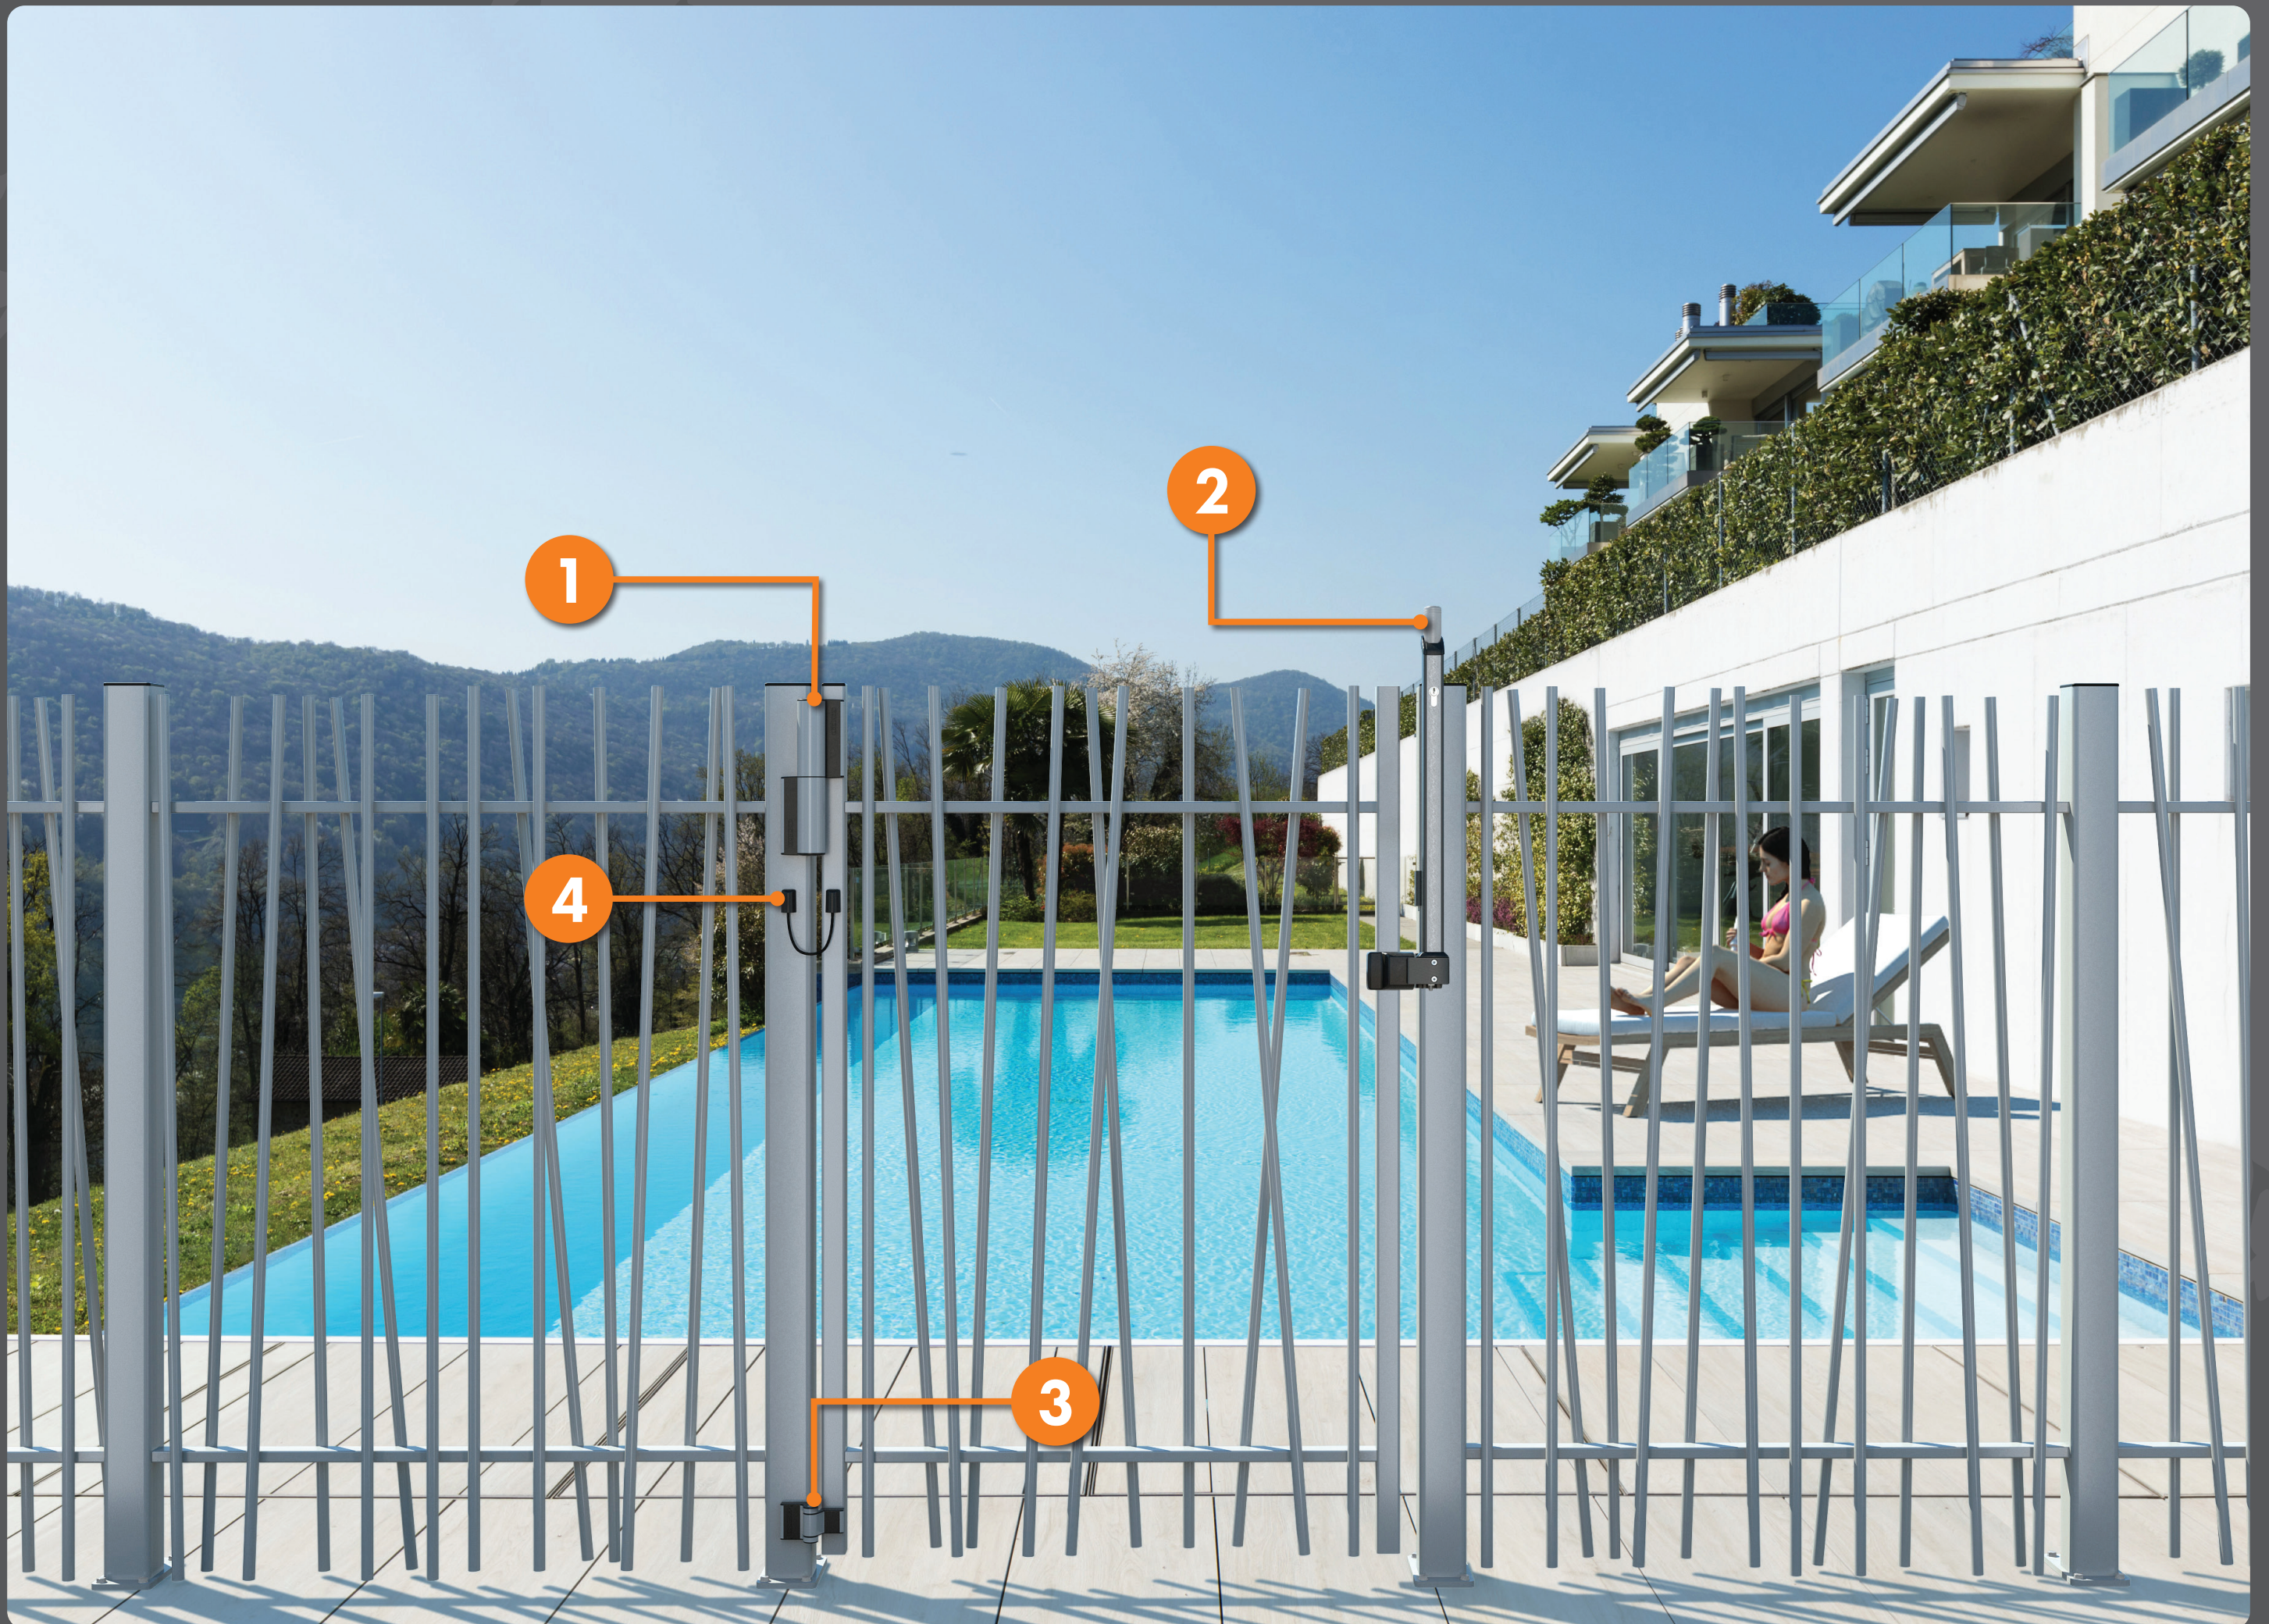

POOLS

For a safe swim

1 TIGER
Compact gate closer and hinge in one

3 PUMA
Compact 2-way adjustable 180° surface mounted hinge

2 GUARDIMA INNOVATION
Sleek & sturdy child safe magnetic latch for pools & parks

4 B-SAFE INNOVATION
Stainless steel safety cable for gates up to 500 kg