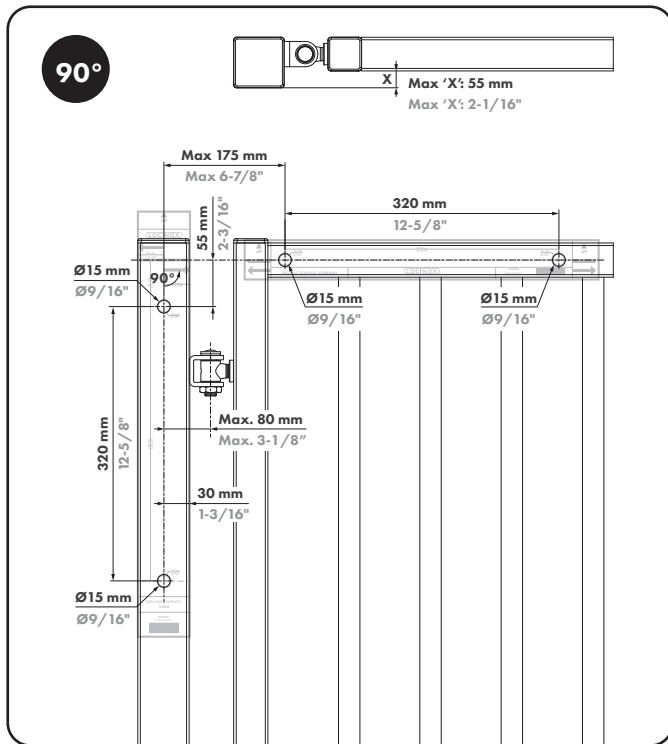

LOCINOX[®]

Let's make it better together

THE COMPACT **LION**

POLYVALENT GATE CLOSER,
FITS EVERY GATE SITUATION

EASY AND FAST INSTALLATION

INSTALLATION POSSIBLE FOR **90° OR 180°**

SPECIFICATIONS

- ✓ Automatic 180° - closing with adjustable closing speed and final snap
- ✓ Railset included for 90° and 180° situations
- ✓ Scratch resistant and corrosion free anodized aluminium housing
- ✓ Compact & aesthetic design
- ✓ Closing speed unaffected by temperature changes
- ✓ For left & right turning gates
- ✓ Integrated pre-tension for extremely smooth installation
- ✓ Easy & fast mounting: Quick-Fix
- ✓ Easy to open: Max. 16 Nm