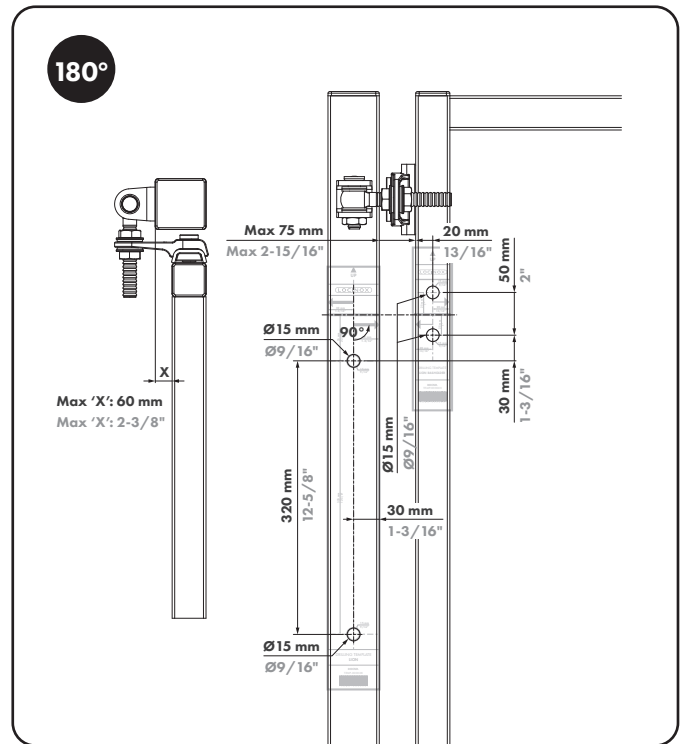

LOCINOX[®]

Let's make it better together

THE COMPACT **LION**

POLYVALENT GATE CLOSER,
FITS EVERY GATE SITUATION

EASY AND FAST INSTALLATION

INSTALLATION POSSIBLE FOR **90° OR 180°**

SPECIFICATIONS

- ✓ Automatic 180° - closing with adjustable closing speed and final snap
- ✓ Railset included for 90° and 180° situations
- ✓ Scratch resistant and corrosion free anodized aluminium housing
- ✓ Compact & aesthetic design
- ✓ Closing speed unaffected by temperature changes
- ✓ For left & right turning gates
- ✓ Integrated pre-tension for extremely smooth installation
- ✓ Easy & fast mounting: Quick-Fix
- ✓ Easy to open: Max. 16 Nm